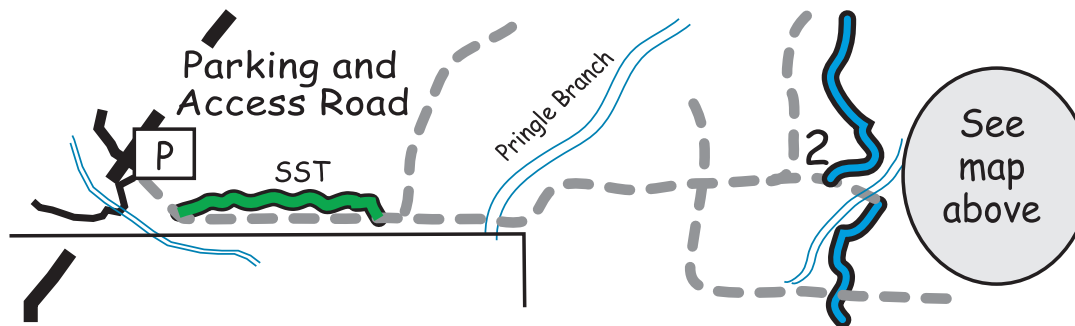

# BALM-BOYETTE NATURE PRESERVE MOUNTAIN BIKE TRAILS

JOIN SWAMP TO HELP SUPPORT THESE TRAILS

In case of emergency call: 911  
(13998 Balm-Boyette Rd.)

2 Miles  
To Parking

**SWAMP**  
mountain  
bike club  
www.SWAMPCLUB.org

ALL TRAILS  
ESTABLISHED AND  
MAINTAINED BY  
SWAMP MOUNTAIN  
BIKE CLUB

Sign Legend	
Easy (Green circle)	
Intermediate (Blue square)	
Difficult (Black Diamond)	
Very Difficult (Dbl. Black Diamond)	