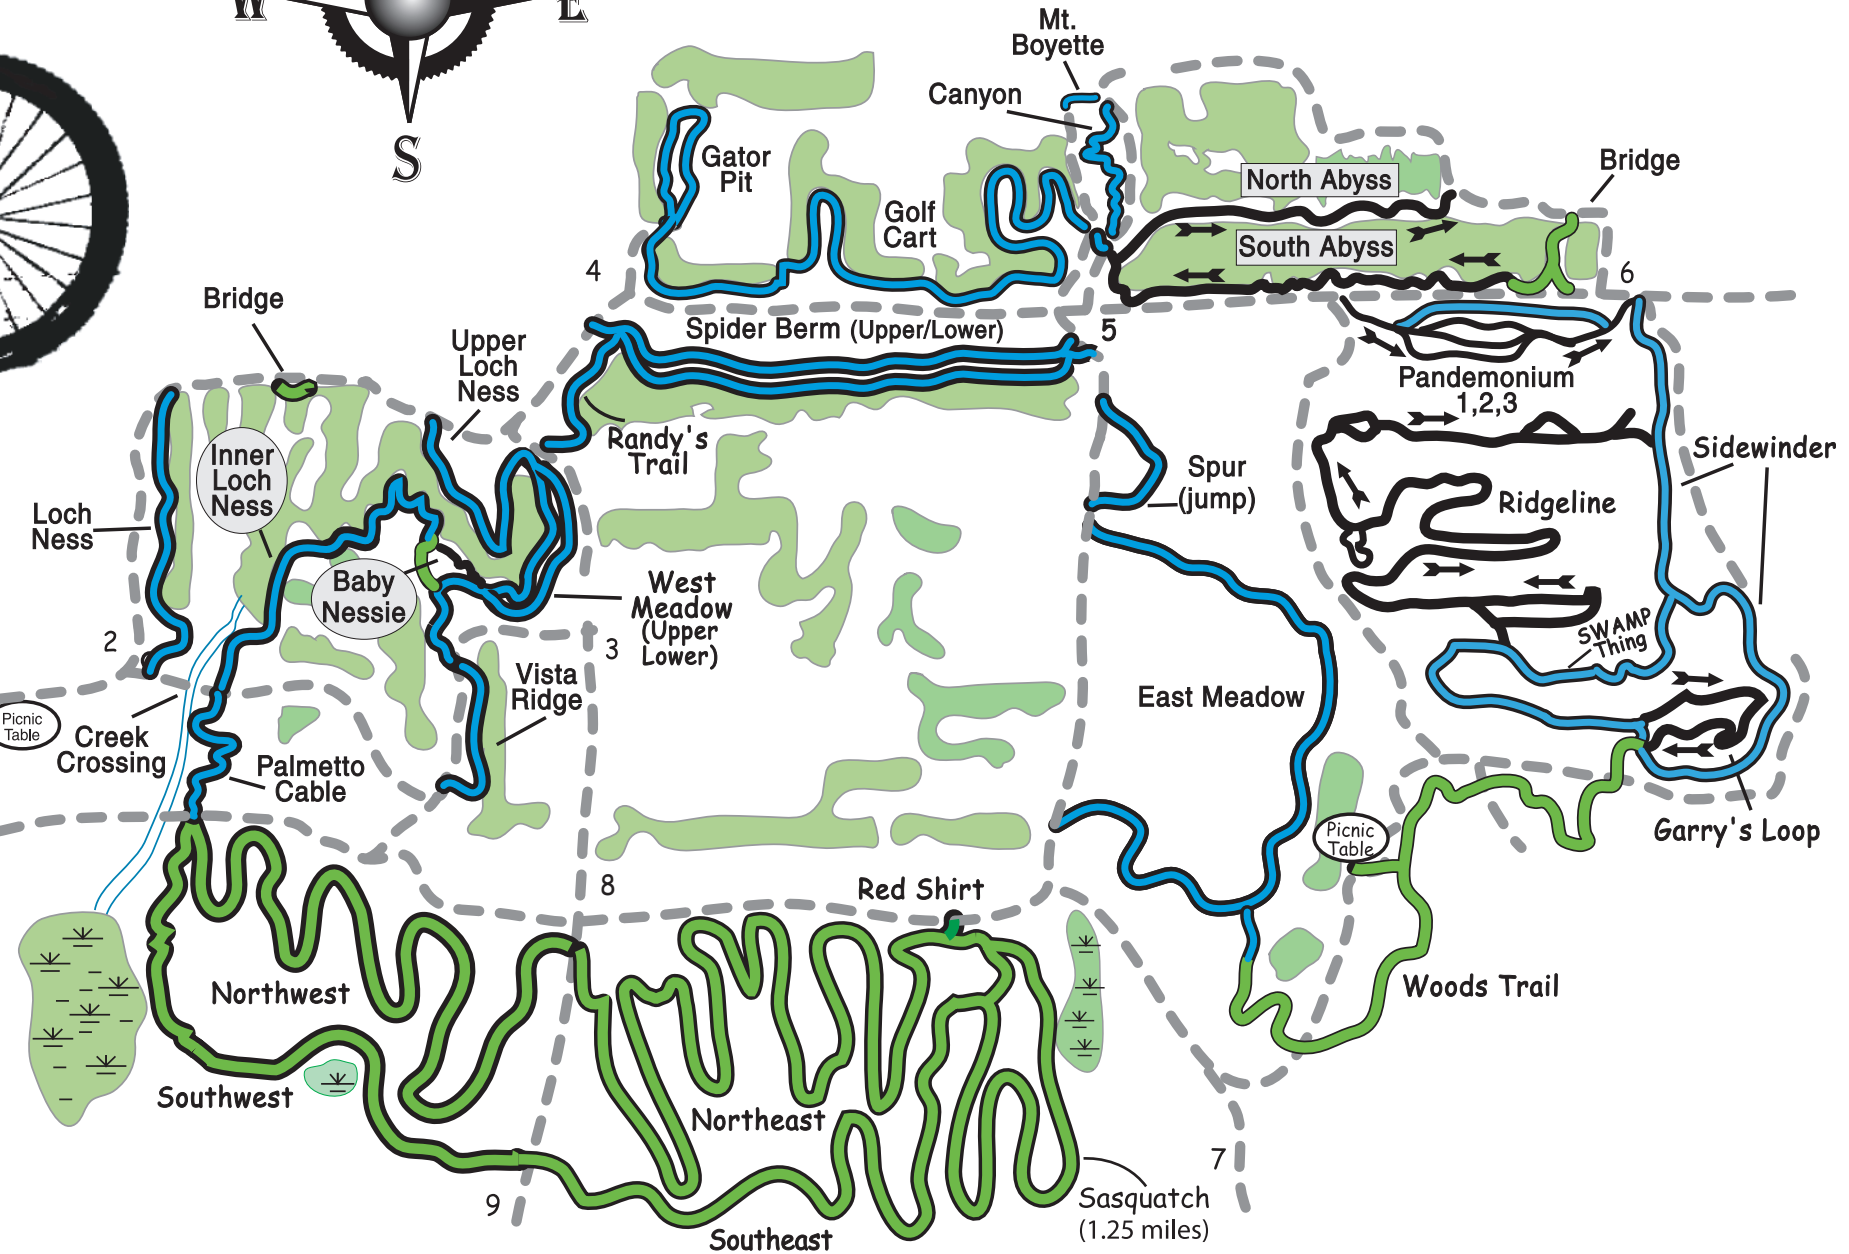

# BALM-BOYETTE NATURE PRESERVE MOUNTAIN BIKE TRAILS

JOIN SWAMP TO HELP SUPPORT THESE TRAILS

In case of emergency call: 911  
(13998 Balm-Boyette Rd.)

2 Miles  
To Parking

**SWAMP**  
mountain  
bike club  
www.SWAMPCLUB.org

ALL TRAILS  
ESTABLISHED AND  
MAINTAINED BY  
SWAMP MOUNTAIN  
BIKE CLUB

Sign Legend	
Easy (Green circle)	
Intermediate (Blue square)	
Difficult (Black Diamond)	
Very Difficult (Dbl. Black Diamond)	